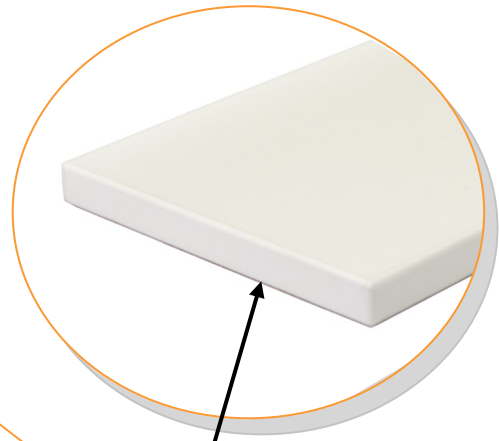

3/4" material with Edgeband on all exposed edges

Notch and clip provides a solid connection to the wedgerail

3MM Edgeband on all doors and drawer faces

Custom dovetail design on all drawer boxes as well as high quality slides

Our system, comprised of one or two wedgerails that are easily attached to your wall, allows for a wide variety of applications.

Color Melamine

White

Hardrock Maple

Autumn

Chocolate Apple

Textured Melamine

Black

We offer 13 different stock finishes to choose from*. Both 14" and 18" depths with a variety of shelving options up to 48" wide. Stock heights ranging from a full 96" to a small 24" partition.

*Custom materials, colors, and sizes are available