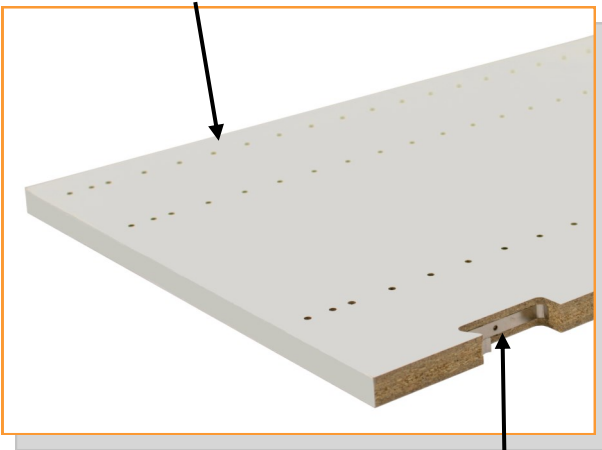

3/4" material with Edgeband on all exposed edges

Notch and clip provides a solid connection to the wedgerail

3MM Edgeband on all doors and drawer faces

Custom dovetail design on all drawer boxes as well as high quality slides

Our system, comprised of one or two wedgerails that are easily attached to your wall, allows for a wide variety of applications.

Color Melamine

White

Hardrock Maple

Autumn

Chocolate Apple

Textured Melamine

Black

We offer 13 different stock finishes to choose from*. Both 14" and 18" depths with a variety of shelving options up to 48" wide. Stock heights ranging from a full 96" to a small 24" partition.

*Custom materials, colors, and sizes are available