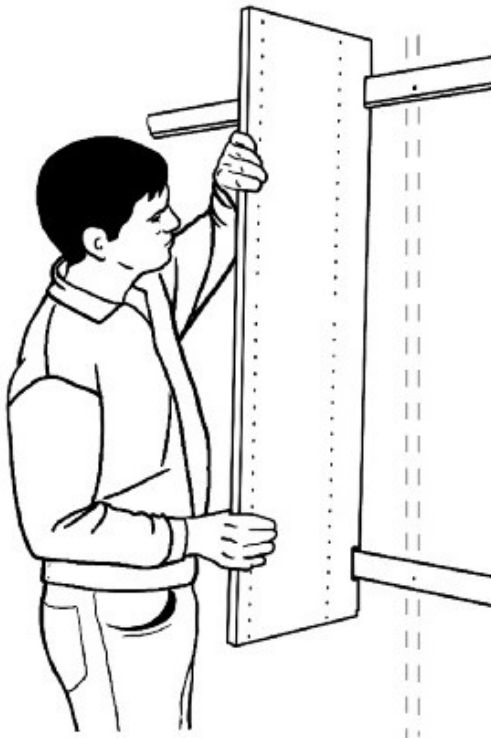

3/4" material with Edgeband on all exposed edges

Notch and clip provides a solid connection to the wedgerail

3MM Edgeband on all doors and drawer faces

Custom dovetail design on all drawer boxes as well as high quality slides

Our system, comprised of one or two wedgerails that are easily attached to your wall, allows for a wide variety of applications.

Color Melamine

White

Hardrock Maple

Autumn

Chocolate Apple

Textured Melamine

Black