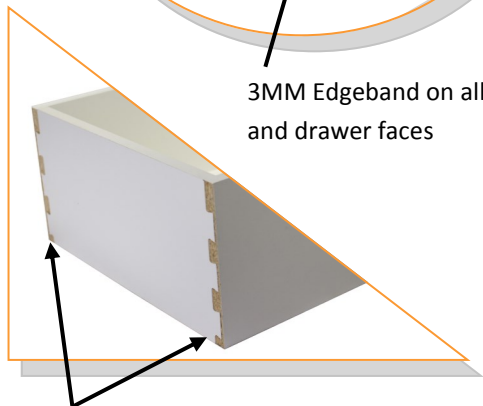

3/4" material with Edgeband on all exposed edges

Notch and clip provides a solid connection to the wedgerail

3MM Edgeband on all doors and drawer faces

Custom dovetail design on all drawer boxes as well as high quality slides

Our system, comprised of one or two wedgerails that are easily attached to your wall, allows for a wide variety of applications.

Color Melamine

White

Hardrock Maple

Autumn

Chocolate Apple

Textured Melamine

Black

We offer 13 different stock finishes to choose from*. Both 14" and 18" depths with a variety of shelving options up to 48" wide. Stock heights ranging from a full 96" to a small 24" partition.

*Custom materials, colors, and sizes are available